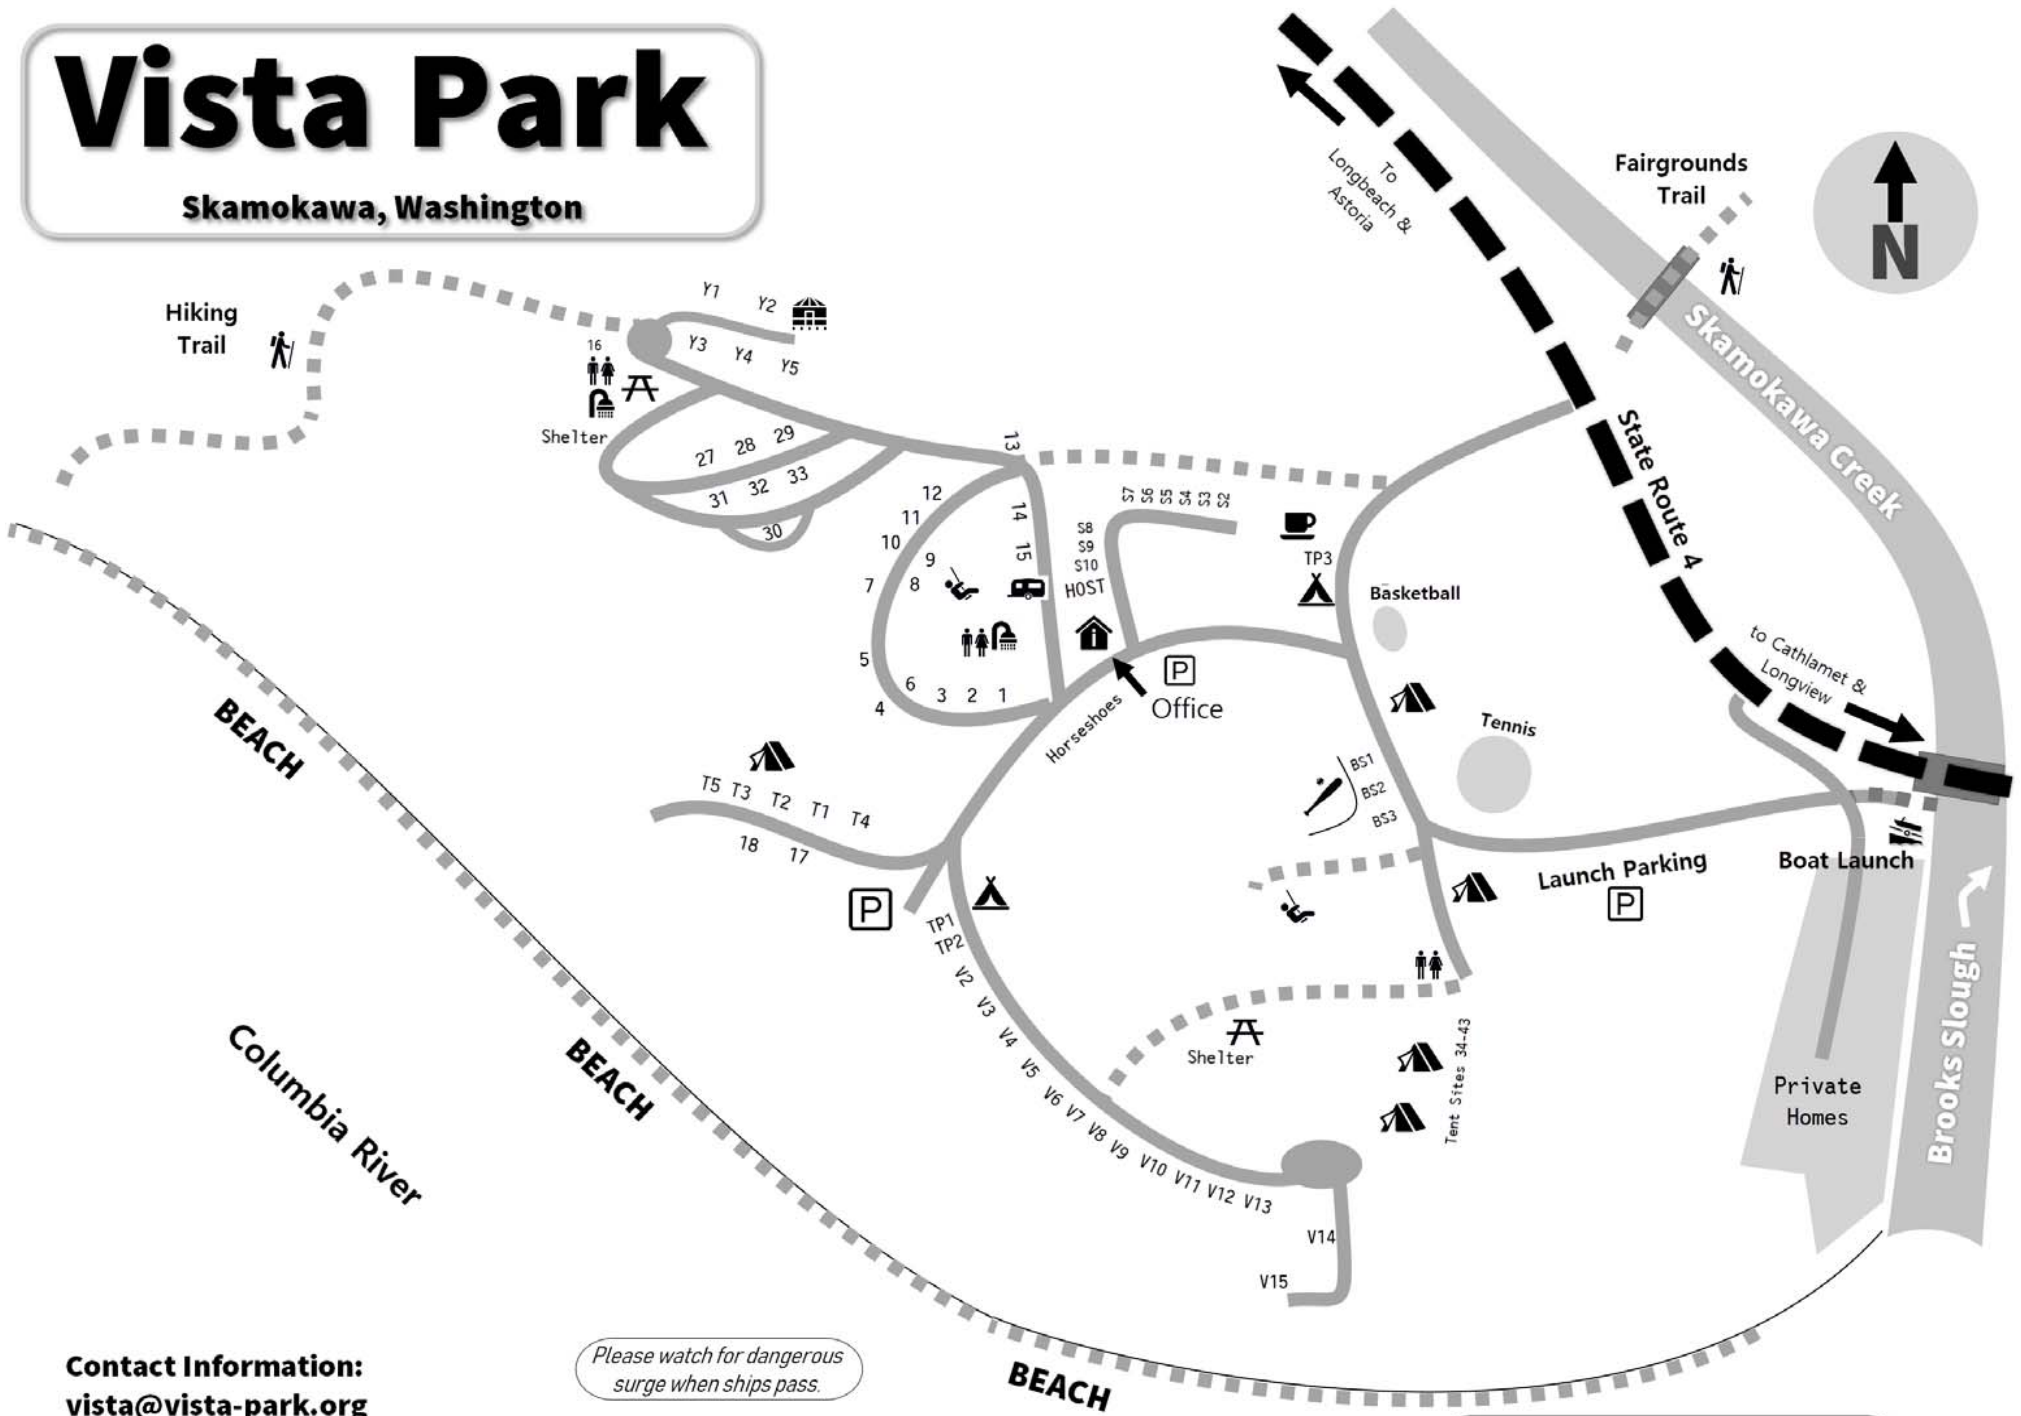

Vista Park

Skamokawa, Washington

Please watch for dangerous surge when ships pass.

Contact Information:
vista@vista-park.org
 360.795.8605
www.vista-park.org

Campsite Key		
Full Hookup	53-510, 27-33	Tent/Dry Sites
Electric & Water	V4-V15	17, 18, 34-43,
Electric ONLY	Sites 1-15	T1-T5, V2-V3